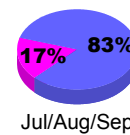

Membership Results
2009-2010

Membership
2008-2009

Month	Net Memb Goal	Actual New Memb	Actual Dropped Memb	Gain/Loss of Memb	Gain/Loss of Memb
Jul/Aug/Sep	0	27	-54	-27	-11
Oct/Nov/Dec	35	44	-28	16	-26
Jan/Feb/Mar	20	41	-38	3	-12
Apr/May/June	10	47	-72	-25	32
Totals	65	159	-192	-33	-17

Membership Results 2009-2010

Goal, New, Dropped, Gain/Loss

Comparison of Membership Gain/Loss

Current Year Compared to the Previous Year

Gender Comparison 2009-2010

Jul/Aug/Sep

Oct/Nov/Dec

Jan/Feb/Mar

Apr/May/June

Male

Female