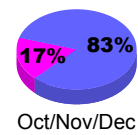

Membership Results
2009-2010

Membership
2008-2009

Month	Net Memb Goal	Actual New Memb	Actual Dropped Memb	Gain/Loss of Memb	Gain/Loss of Memb
Jul/Aug/Sep	0	27	-54	-27	-11
Oct/Nov/Dec	35	44	-28	16	-26
Jan/Feb/Mar	20	41	-38	3	-12
Apr/May/June	10	47	-72	-25	32
Totals	65	159	-192	-33	-17

Membership Results 2009-2010

Goal, New, Dropped, Gain/Loss

Comparison of Membership Gain/Loss

Current Year Compared to the Previous Year

Gender Comparison 2009-2010

Jul/Aug/Sep

Oct/Nov/Dec

Jan/Feb/Mar

Apr/May/June

Male

Female