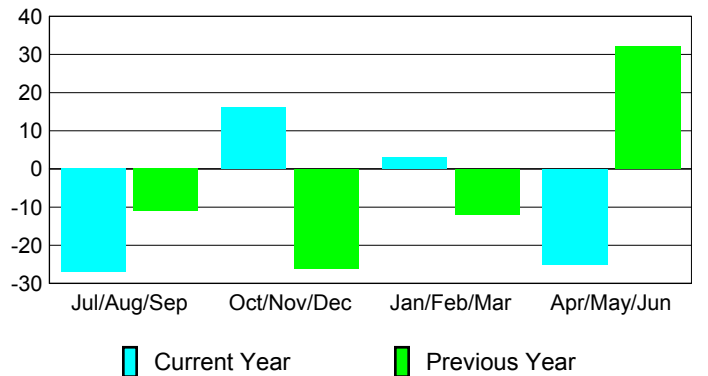

Membership Results
2009-2010

Membership
2008-2009

Month	Net Memb Goal	Actual New Memb	Actual Dropped Memb	Gain/Loss of Memb	Gain/Loss of Memb
Jul/Aug/Sep	0	27	-54	-27	-11
Oct/Nov/Dec	35	44	-28	16	-26
Jan/Feb/Mar	20	41	-38	3	-12
Apr/May/June	10	47	-72	-25	32
Totals	65	159	-192	-33	-17

Membership Results 2009-2010

Goal, New, Dropped, Gain/Loss

Comparison of Membership Gain/Loss

Current Year Compared to the Previous Year

Gender Comparison 2009-2010

Jul/Aug/Sep

Oct/Nov/Dec

Jan/Feb/Mar

Apr/May/June

Male

Female