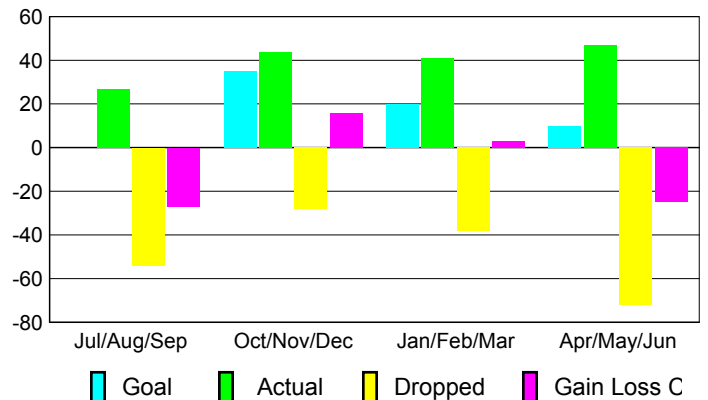

Membership Results 2009-2010

Goal, New, Dropped, Gain/Loss

Comparison of Membership Gain/Loss

Current Year Compared to the Previous Year